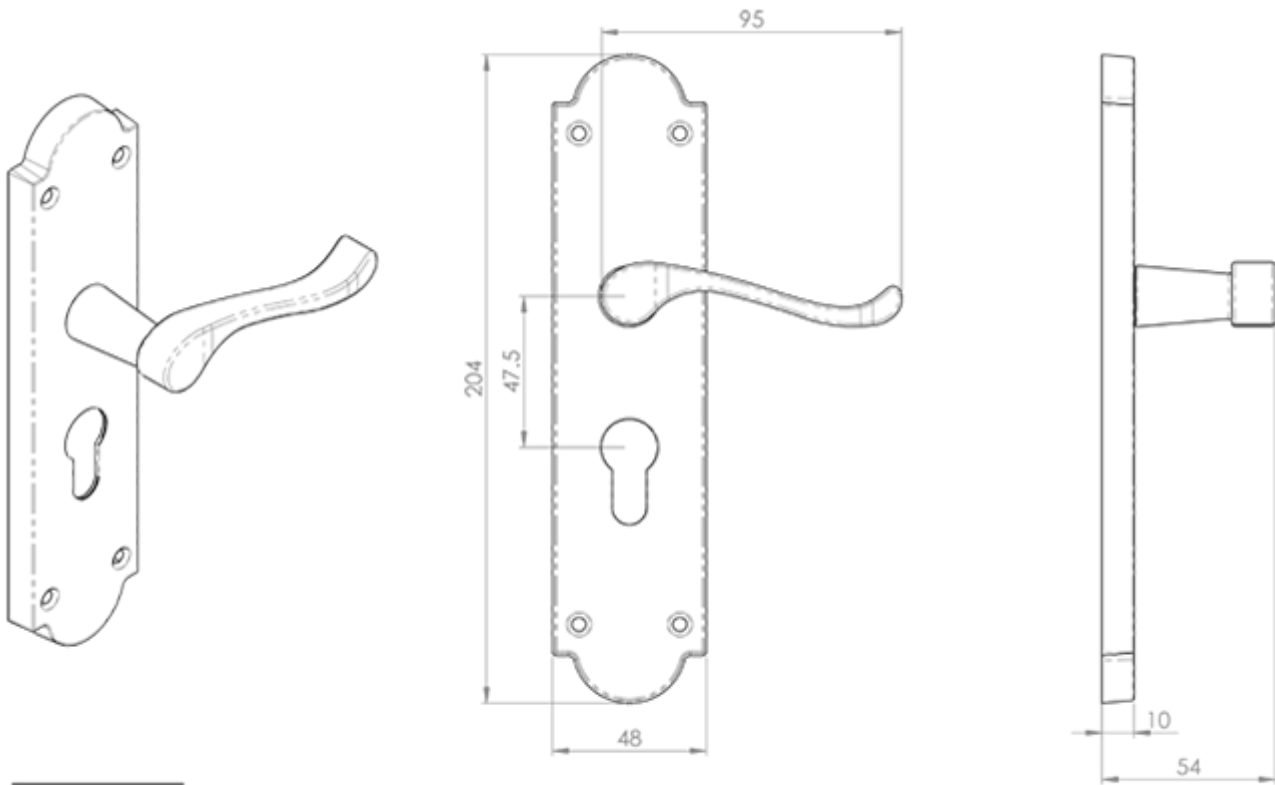

Technical Details

CARLISLE BRASS

M67

This drawing is the property of Carlisle Brass Limited, all design rights reserved

Specification