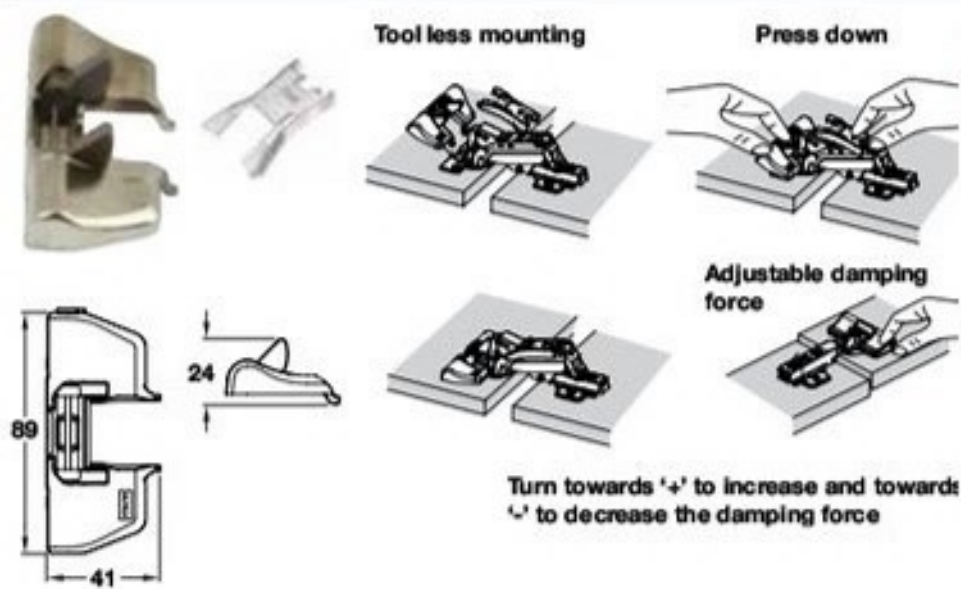

Add on soft close 165°

- > For use with 165° hinge only
- > Order qty: 1 pc

Recommended position of soft close is shown on page 15

Opening angle	Cat. No.
165°	312.07.712