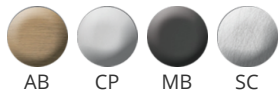

Serozzetta Philadelphia Lever On Rose

ZIN3121

Lever on a concealed fix 2 part screw on round rose. A straight round bar lever on rose. Part of the Serozzetta Zin lever designer collection. Comes with a 10 year mechanical guarantee and is fire door rated.