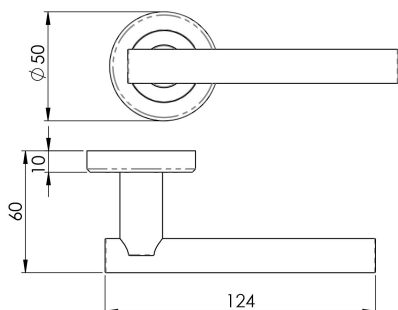

Serozzetta Philadelphia Lever On Rose

ZIN3121

Lever on a concealed fix 2 part screw on round rose. A straight round bar lever on rose. Part of the Serozzetta Zin lever designer collection. Comes with a 10 year mechanical guarantee and is fire door rated.