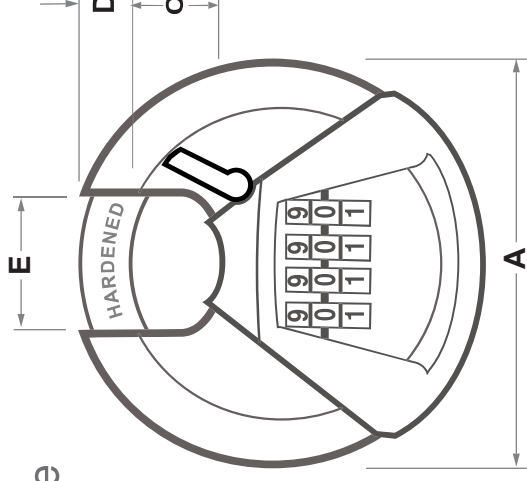

# Disc Combination Padlock Closed Shackle

- Laser welded stainless lock body
- Brushed satin stainless steel finish
- Hardened steel chrome plated shackle
- Resettable 4 dial combination
- Soft protective bumper
- 10,000 resettable combinations
- No keys to lose

CPL170

**Award Winning**

* Ref No.	EAN	Size	Dimensions (mm)				Deadbolt Locking	Hardened Shackle	Pin Tumblers	KD	KA	MK	Security Rating
CPL170	7017127	70mm	A	B	C	D	E	F					8
	50 1656 ...		70	14	14	9	24	28	✓	4 Dial Combination			