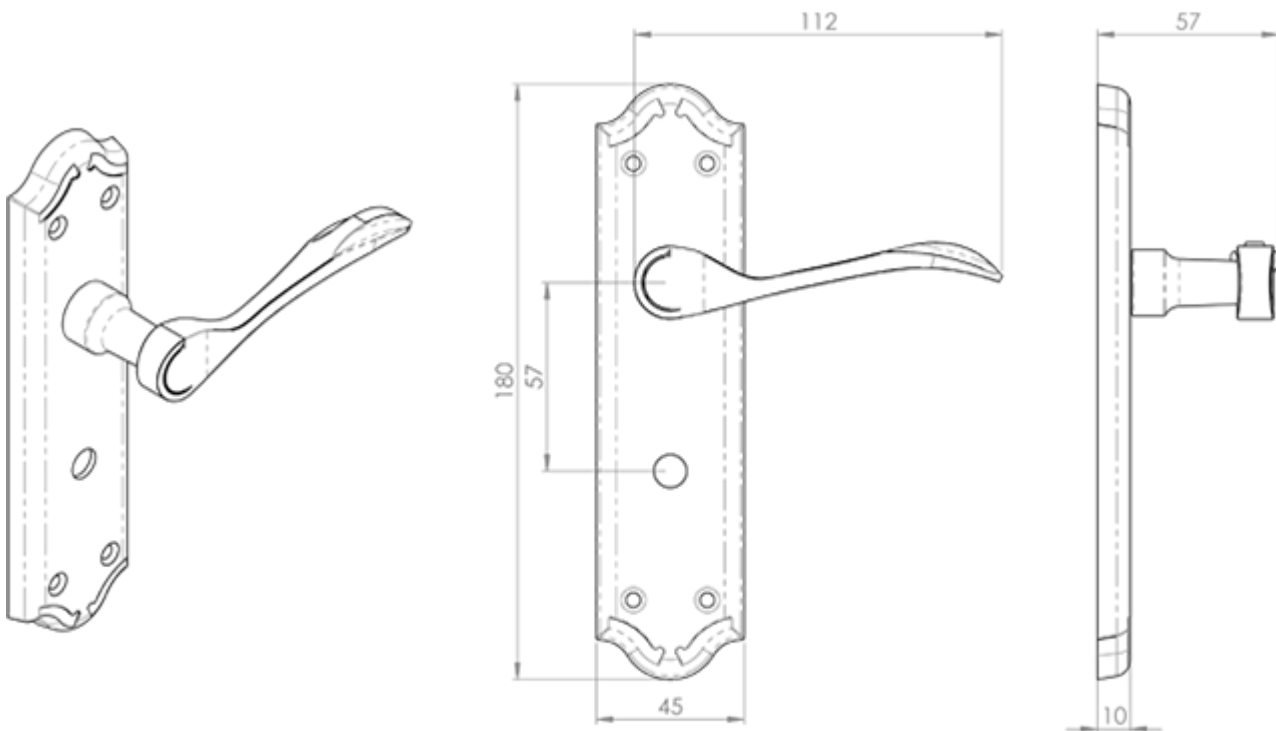

Madrid Lever on WC Backplate

Product Images

Description

Lever on bathroom backplate. Classically styled curved lever on a shaped backplate with detailing to both lever and backplate. Suitable for a more

traditional doors. Comes with a 10 year mechanical guarantee and is Fire door rated.

[Click here for care instructions](#)

Technical Details

CARLISLE BRASS

DL192

This drawing is the property of Carlisle Brass Limited, all design rights reserved

Specification

Additional Information

Short Description	Madrid Lever on WC Bathroom Backplate
SKU	DL192SC
Brands	Carlisle Brass
Finishes	Satin Chrome
Options	Bathroom
Sizes	180mm x 45mm Backplate
Technical	4,25,49
Line Drawings	DL192.PDF
Unit of Sale	Pair