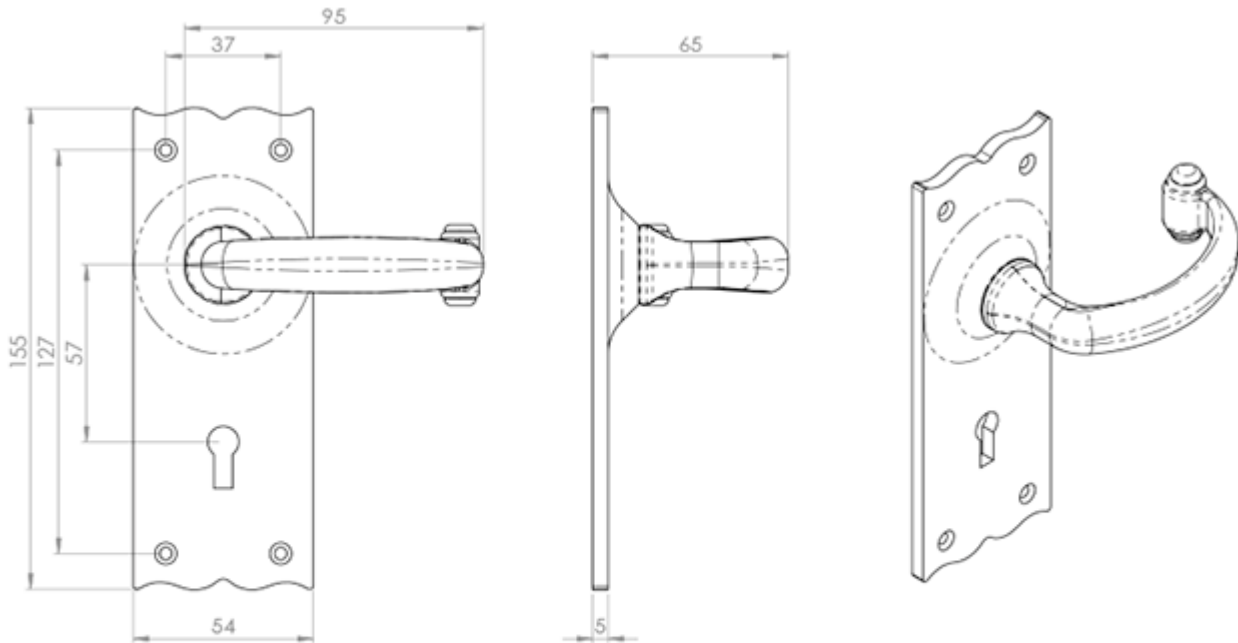

Traditional Lever on Lock Backplate

Product Images

Description

Black Antique lever on lock backplate. Standard profile 57mm c/c. An elegant and traditionally designed inward curved handle, ending with a wrapped flange flourish. The decorative backplate with undulating edging top and bottom give a softer traditional appearance to the door handle. Comes with a 10 year mechanical guarantee. Suitable for domestic use. Ludlow Black Antique is a traditional range of furniture with a powder coated Black finish.

Technical Details

 **CARLISLE BRASS**

LF5501

This drawing is the property of Carlisle Brass Limited, all design rights reserved

Specification

Additional Information

Short Description	Traditional Lever on Backplate.
SKU	LF5501 Range
Brands	Carlisle Brass
Technical	4
Line Drawings	LF5501.pdf