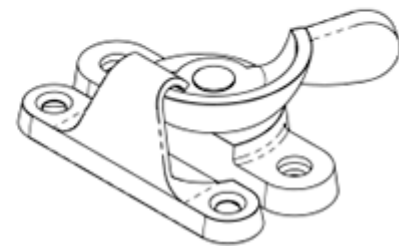

CARLISLE BRASS
AA40

This drawing is the property of Carlisle Brass Limited, all design rights reserved