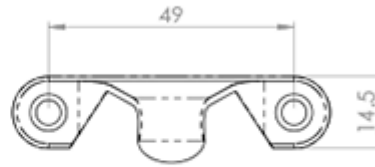

CARLISLE BRASS
AA40

This drawing is the property of Carlisle Brass Limited, all design rights reserved