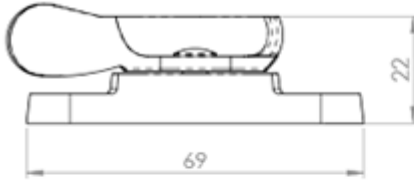

CARLISLE BRASS
AA40

This drawing is the property of Carlisle Brass Limited, all design rights reserved