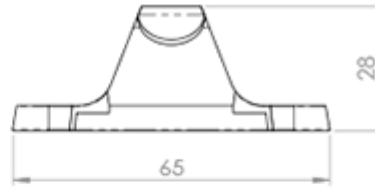

CARLISLE BRASS
AA40

This drawing is the property of Carlisle Brass Limited, all design rights reserved