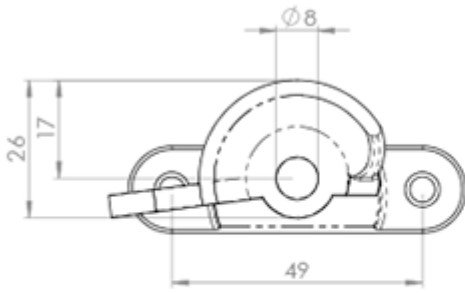

CARLISLE BRASS
AA40

This drawing is the property of Carlisle Brass Limited, all design rights reserved