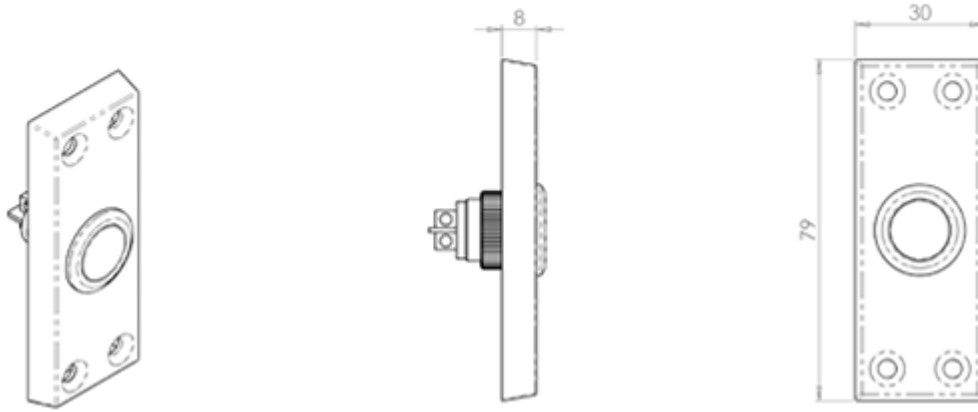

Bell Push

Product Images

Description

The classical door bell push will compliment most front doors. Its unobtrusive low profile button push sits on a rectangular plate which has four fixing points providing a secure and solid fitting. Comes with a 10 year mechanical guarantee.

Technical Details

CARLISLE BRASS

AA31

This drawing is the property of Carlisle Brass Limited, all design rights reserved

Specification

Additional Information

Short Description	Bell Push
SKU	AA31 Range
Brands	Carlisle Brass
Technical	4,49
Line Drawings	AA31.PDF
3D Animation	AA31PB/AA31PB.html

Product Options

Finishes: Polished Chrome

Satin Chrome

Polished Brass

Sizes: 79mm x 30mm