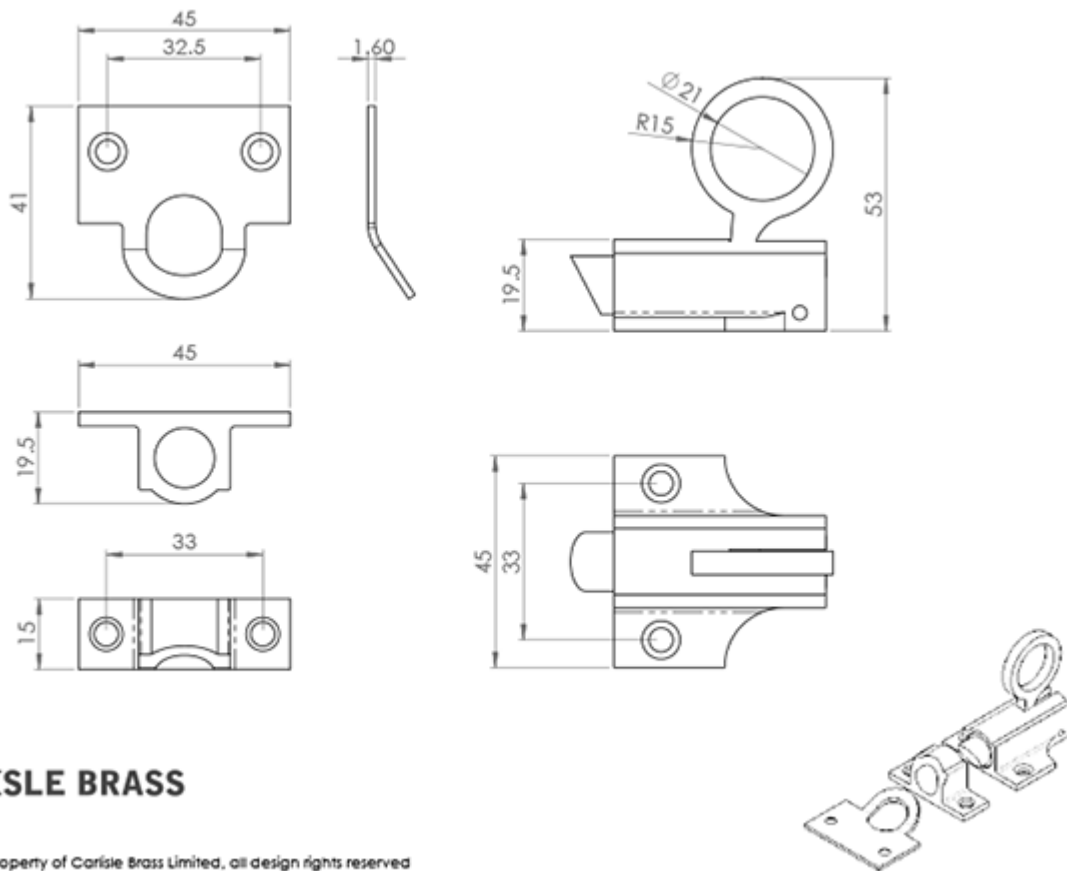

Fan Light Catch

Product Images

Description

A sprung fanlight catch, mainly for use on bottom hung casement windows. The sprung loop allows high level windows to be reached with a hook-on-a-

pole. Can also be used on doors, cabinets etc. Supplied with fixings, flat plate and receiver staple. Comes with a 10 year mechanical guarantee.

Technical Details

CARLISLE BRASS

DK42

This drawing is the property of Carlisle Brass Limited, all design rights reserved

Specification

Additional Information

Short Description	Fan Light Catch
SKU	DK42 Range
Brands	Carlisle Brass
Technical	4
Line Drawings	DK42.PDF

Product Options

Finishes:	Polished Chrome
	Satin Chrome
	Polished Brass
Sizes:	45mm x 57mm