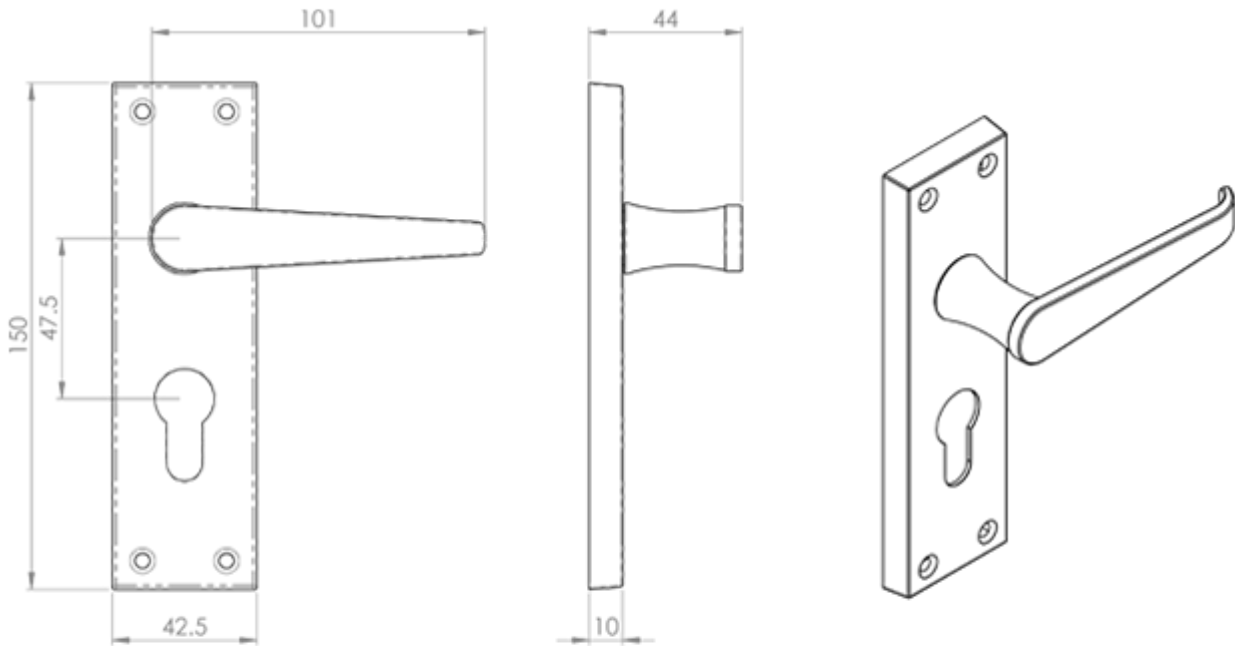

Victorian Lever on Euro Lock Backplate

Product Images

Description

Lever on lock backplate. Euro profile 47.5mm c/c. A traditional Victorian styled handle on a plain rectangular backplate. A straight shaped lever which curves round at the end for easy ergonomic use. The heavy pattern design ensures that it will last for many years despite constant use in busy settings such as offices or restaurants. Comes with a 10 year mechanical guarantee and is Fire door rated.

Technical Details

 CARLISLE BRASS

M30Y

This drawing is the property of Carlisle Brass Limited, all design rights reserved

Specification

Additional Information

SKU	M30Y Range
Brands	Carlisle Brass
Technical	4,49
Line Drawings	M30Y.PDF