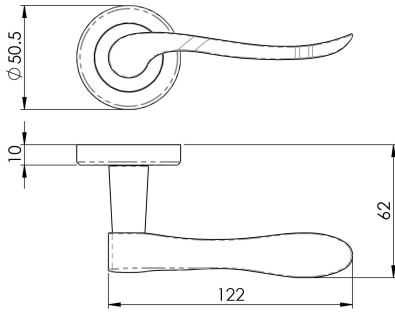

Serozzetta Verdun Lever On Rose

ZIN3130

Lever on a concealed fix 2 part screw on round rose. A robust scroll lever on rose. Part of the Serozzetta Zin lever designer collection. Comes with a 10 year mechanical guarantee and is fire door rated.