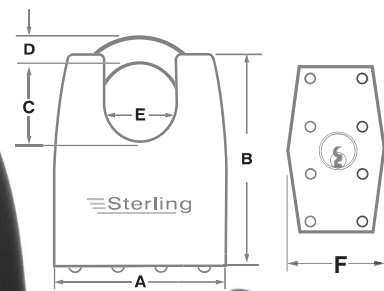

LPL142

LPL242

4 Dial Laminated Combination Padlock see page 47 for details

* Ref No.	EAN 50 1656 ...	Size	Dimensions (mm)						Double Locking	Hardened Shackle	Pin Tumblers	KD	KA	MK	Security Rating
A	B	C	D	E	F										
LPL132	701065 4	30mm	31	26.7	16.5	5.1	14.4	17.6		✓	4	✓			3½
LPL142	701066 1	40mm	40	33.5	23.1	6.4	20.3	22.5	✓	✓	5	✓	✓	5½	
LPL152	701067 8	50mm	50	38	30	8.8	23	26.5	✓	✓	5	✓	✓	7	
LPL162	701068 5	64mm	64	44	32	9.6	28.4	30.5	✓	✓	5	✓		7½	

Products supplied clam packed *Add Suffix: KA (Keyed Alike)

LONG SHACKLE

LPL242	701717 2	40mm	40	33.5	51	6.4	20.3	22.5	✓	✓	5	✓		5
--------	----------	------	----	------	----	-----	------	------	---	---	---	---	--	---

MULTI-PACKS

LPL443	700643 5	40mm	3 x 40mm Laminated Padlocks											5½
--------	----------	------	-----------------------------	--	--	--	--	--	--	--	--	--	--	----

All padlocks within a single multi-pack operate on the same key, however, the keys differ from pack to pack

Ref No.	EAN 50 1656 ...	Size	Dimensions (mm)						Double Locking	Hardened Shackle	Pin Tumblers	KD	KA	MK	Security Rating
A	B	C	D	E	F										
LPL142C	701714 1	45mm	45.1	56.3	16.5	6.4	20	26	✓	✓	5	✓		6	
LPL152C	701715 8	55mm	55.5	65.6	22	8.7	24	34	✓	✓	5	✓		7½	