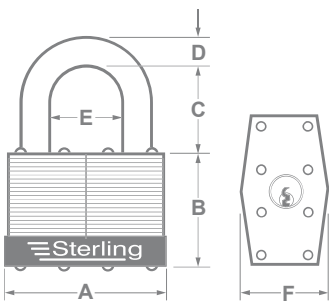

Steel Padlocks Laminated

Laminated Padlocks

- Laminated steel body. Hardened steel chrome plated shackle
- Brass cylinder
- Stainless steel springs
- Protective bumper
- Nickel plated brass keys
- Standard section keyway

LPL142

LPL242

4 Dial Laminated Combination Padlock see page 47 for details

* Ref No.	EAN 50 1656 ...	Size	Dimensions (mm)						Double Locking	Hardened Shackle	Pin Tumblers	KD	KA	MK	Security Rating
A	B	C	D	E	F										
LPL132	701065 4	30mm	31	26.7	16.5	5.1	14.4	17.6		✓	4	✓			3½
LPL142	701066 1	40mm	40	33.5	23.1	6.4	20.3	22.5	✓	✓	5	✓	✓	5½	
LPL152	701067 8	50mm	50	38	30	8.8	23	26.5	✓	✓	5	✓	✓	7	
LPL162	701068 5	64mm	64	44	32	9.6	28.4	30.5	✓	✓	5	✓		7½	

Products supplied clam packed *Add Suffix: KA (Keyed Alike)

LONG SHACKLE

LPL242	701717 2	40mm	40	33.5	51	6.4	20.3	22.5	✓	✓	5	✓		5
--------	----------	------	----	------	----	-----	------	------	---	---	---	---	--	---

Ref No.	EAN 50 1656 ...	Size	Dimensions (mm)						Double Locking	Hardened Shackle	Pin Tumblers	KD	KA	MK	Security Rating
A	B	C	D	E	F										
LPL142C	701714 1	45mm	45.1	56.3	16.5	6.4	20	26	✓	✓	5	✓		6	
LPL152C	701715 8	55mm	55.5	65.6	22	8.7	24	34	✓	✓	5	✓		7½	