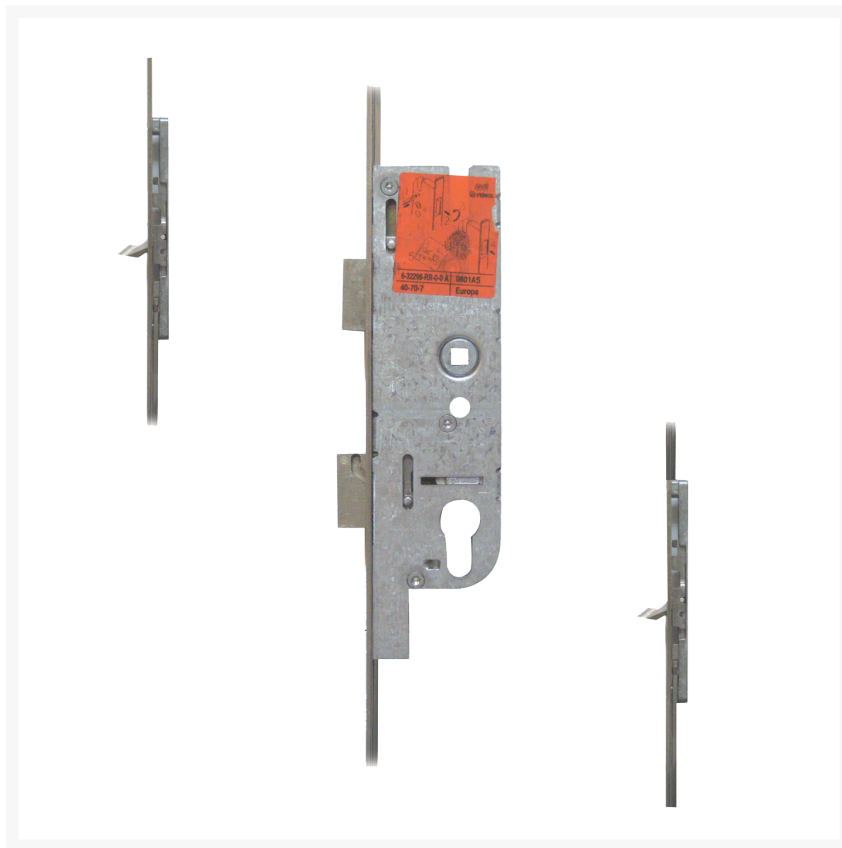

FERCO Tripact Lever Operated Latch & Deadbolt 20mm Faceplate - 2 Small Hook

BACK
40

40mm Backset

BACK
50

50mm Backset

CEN
70

70mm
Centres

Features

- Latch & deadbolt

- Euro profile lock case

- Single Spindle

- A - Lift lever to engage locking mechanisms and then one full turn of the cylinder to lock.
One full turn of the key then push down on the lever to unlock

- 20mm Faceplate

Product Table

L15347

40/70

L15348

50/70