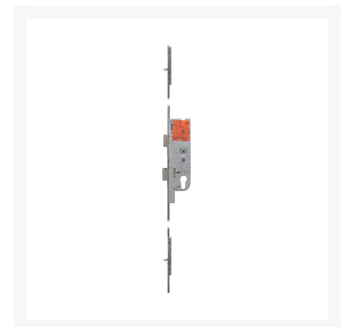

FERCO Tripact Lever Operated Latch & Deadbolt 20mm Faceplate - 2 Small Hook

BACK
40

40mm Backset

BACK
50

50mm Backset

CEN
70

70mm
Centres

Features

- Latch & deadbolt

- Euro profile lock case

- Single Spindle

- A - Lift lever to engage locking mechanisms and then one full turn of the cylinder to lock.
One full turn of the key then push down on the lever to unlock

- 20mm Faceplate

Product Table

L15347

40/70

L15348

50/70