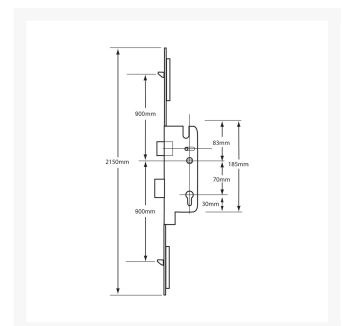

FERCO Tripact Lever Operated Latch & Deadbolt 20mm Faceplate - 2 Small Hook

BACK
40

40mm Backset

BACK
50

50mm Backset

CEN
70

70mm
Centres

Features

- Latch & deadbolt

- Euro profile lock case

- Single Spindle

- A - Lift lever to engage locking mechanisms and then one full turn of the cylinder to lock.
One full turn of the key then push down on the lever to unlock

- 20mm Faceplate

Product Table

L15347

40/70

L15348

50/70