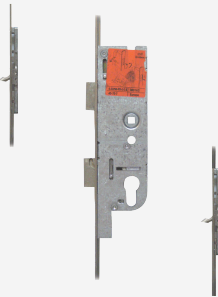

FERCO Tripact Lever Operated Latch & Deadbolt 20mm Faceplate - 2 Small Hook

BACK
40

40mm Backset

BACK
50

50mm Backset

CEN
70

70mm
Centres

Features

- Latch & deadbolt

- Euro profile lock case

- Single Spindle

- A - Lift lever to engage locking mechanisms and then one full turn of the cylinder to lock.
One full turn of the key then push down on the lever to unlock

- 20mm Faceplate

Product Table

L15347

40/70

L15348

50/70