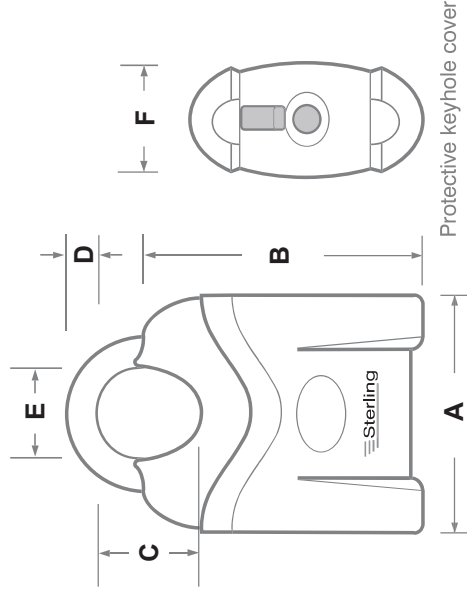

70mm Closed Shackle Padlock

- Steel padlock
- Hardened alloy steel shackle
- Removable shackle
- Double ball bearing locking
- Protective nylon cover
- Weather resistant
- Strong disc locking mechanism

Supplied as standard in assorted colours with 3 keys

Ref No.	EAN	Size	Dimensions (mm)				Double Locking	Hardened Shackle	Locking Mechanism	KD	Packed	Security Rating
	50 1656 ...		A	B	C	D	E	F				
CSP170	701708 0	70mm	68	88.5	21	11	17	42.5	✓	✓	Clam	8½
CSP170BK	702010 3*	70mm	68	88.5	21	11	17	42.5	✓	✓	Boxed	8½