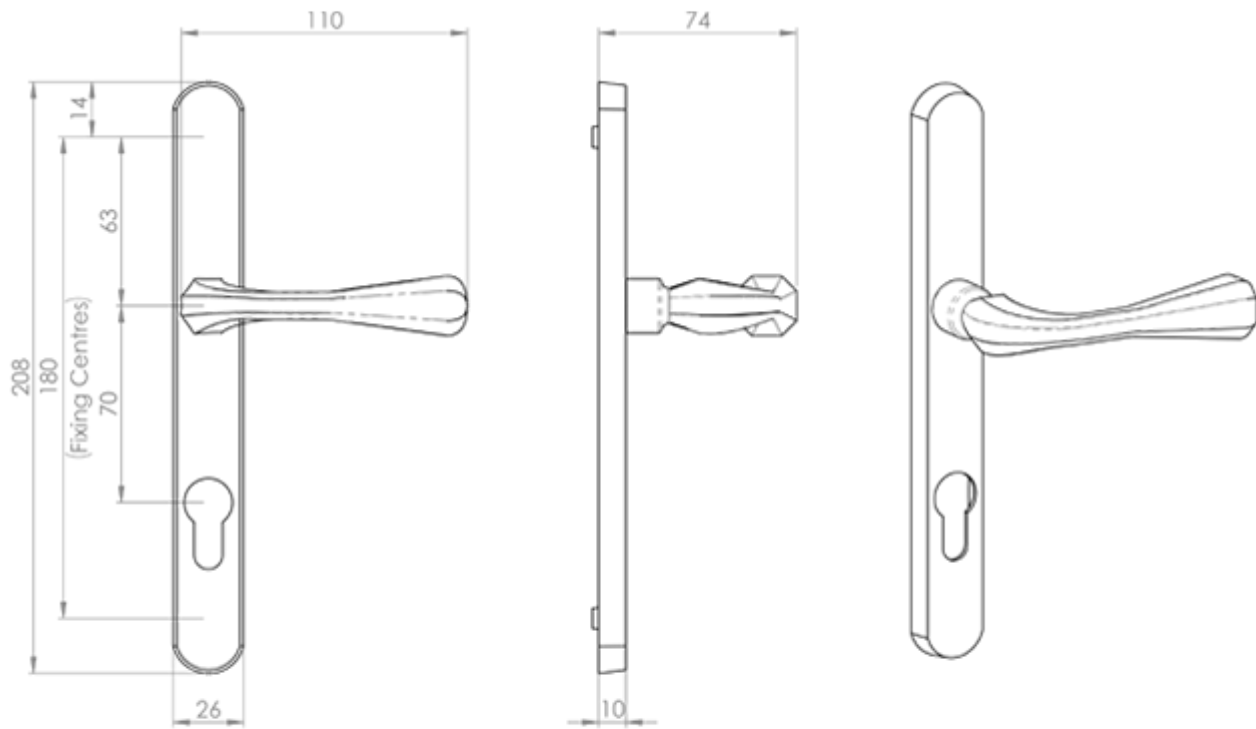

to a rotund end making this handle very easy to grasp. The handle has fabulous ergonomics fitting comfortably in hand and giving a good positive action in operation. Comes with a 10 year mechanical guarantee. Suitable for domestic and commercial use.

Technical Details

CARLISLE BRASS

AQ1NP

This drawing is the property of Carlisle Brass Limited, all design rights reserved

Additional Information

Short Description	Astro Lever on Euro Lock Narrowplate
SKU	AQ1NP
Brands	Manital
Line Drawings	AQ1NP.PDF,AQ1NP92..PDF

Product Options

Finishes:	Polished Chrome
	Satin Chrome
	Polished Brass
Sizes:	208mm x 26mm, 92mm Centres, 124mm Fixing Centres
	208mm x 26mm, 70mm Centres, 180mm Fixing Centres