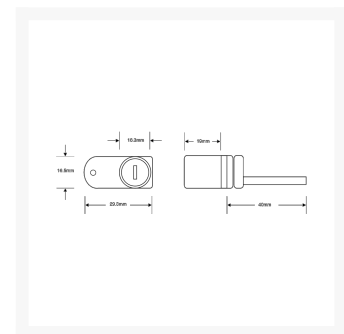

ASEC Furniture Lock Camlock

Description

Screw fixed pedestal lock with single screw fix.

Supplied With 2 Keys

Cylinder Key

- 40mm actuator arm

- Suitable for wooden furniture

Product Table