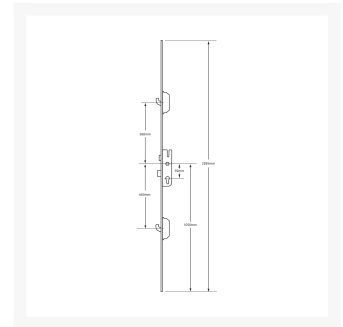

## Description

GU lever operated latch & deadbolt multipoint lock with two hook locking points.

28mm Backset

35mm Backset

45mm Backset

92mm  
Centres

- 16mm Faceplate

### **L11751**

28/92 - 16mm Faceplate

### **L24901**

45/92 - 16mm Faceplate