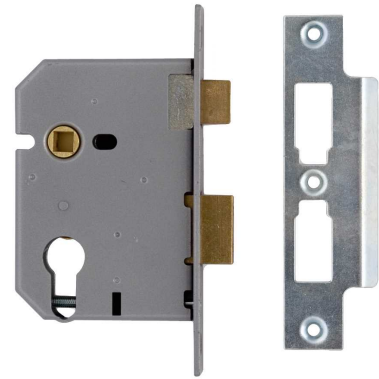

Silver Series

2249 / L2249

Euro Profile Mortise Sash Lock

Application:

- For timber doors hinged on the left or right
- Also suitable for steel & composite doors - special fixings required

Specification:

- Modular case range
- Deadbolt is locked or unlocked by euro profile cylinder
- Latch bolt can be withdrawn by lever handle
- Pierced to accept bolt through furniture
- 2249 supplied with 2X19 cylinder
- Reversible latch bolt
- Available with square forend and striking plate
- Case Size: 65mm (2.5") or 77.5mm (3")
- Backset: 44.5mm or 57mm
- Case: Steel, silver powder coat
- Outer Forend: Stainless steel or brass
- Striking Plate: Finished to match forend
- Deadbolt: Brass with hardened steel rollers
- Latch Bolt: Brass, reversible
- Follower: Brass, 8mm square
- Rebate Kit: 2979 (13mm, 19mm or 25mm)
- Cylinder Type: 2249 supplied with 2X19 cylinder, L2249 euro profile (not supplied)
- Available in SC and PL finishes

Finish:

- SC - Satin Chrome finish
- PL - Polished Brass finish

Technical Design:

Silver Series

2249 / L2249

Euro Profile Mortice Sash Lock

ASSA ABLOY

Variants:

Code	Description
JL2249-PL-2.50	EURO PROF. CYL MORT. S.LOCK, PB, 2.5" CASE ONLY
JL2249-PL-3.00	EURO PROF. CYL MORT. S.LOCK, PB, 3" CASE ONLY
JL2249-SC-2.50	EURO PROF. CYL MORT. S.LOCK, SS, 2.5" CASE ONLY
JL2249-SC-3.00	EURO PROF. CYL MORT. S.LOCK, SS, 3" CASE ONLY