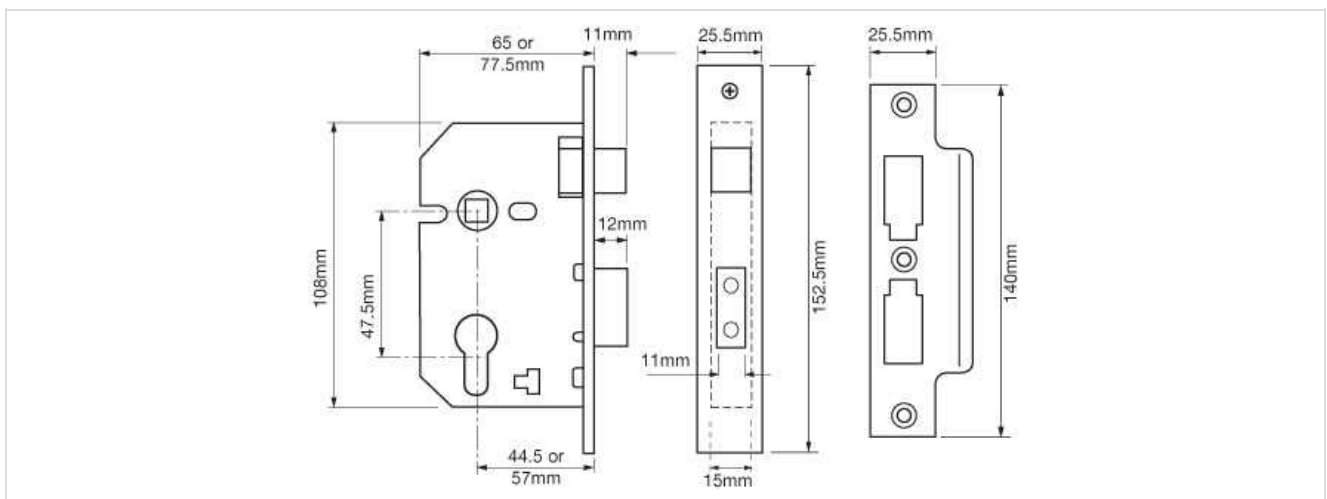

Technical Design: