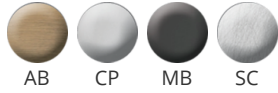

Serozzetta Olivier Lever On Rose

ZIN3112

Lever on a concealed fix 2 part screw on round rose. A slightly arched tapering lever on rose. Part of the Serozzetta Zin lever designer collection. Comes with a 10 year mechanical guarantee and is fire door rated.