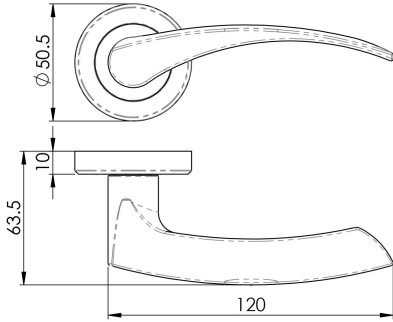

Serozzetta Olivier Lever On Rose

ZIN3112

Lever on a concealed fix 2 part screw on round rose. A slightly arched tapering lever on rose. Part of the Serozzetta Zin lever designer collection. Comes with a 10 year mechanical guarantee and is fire door rated.