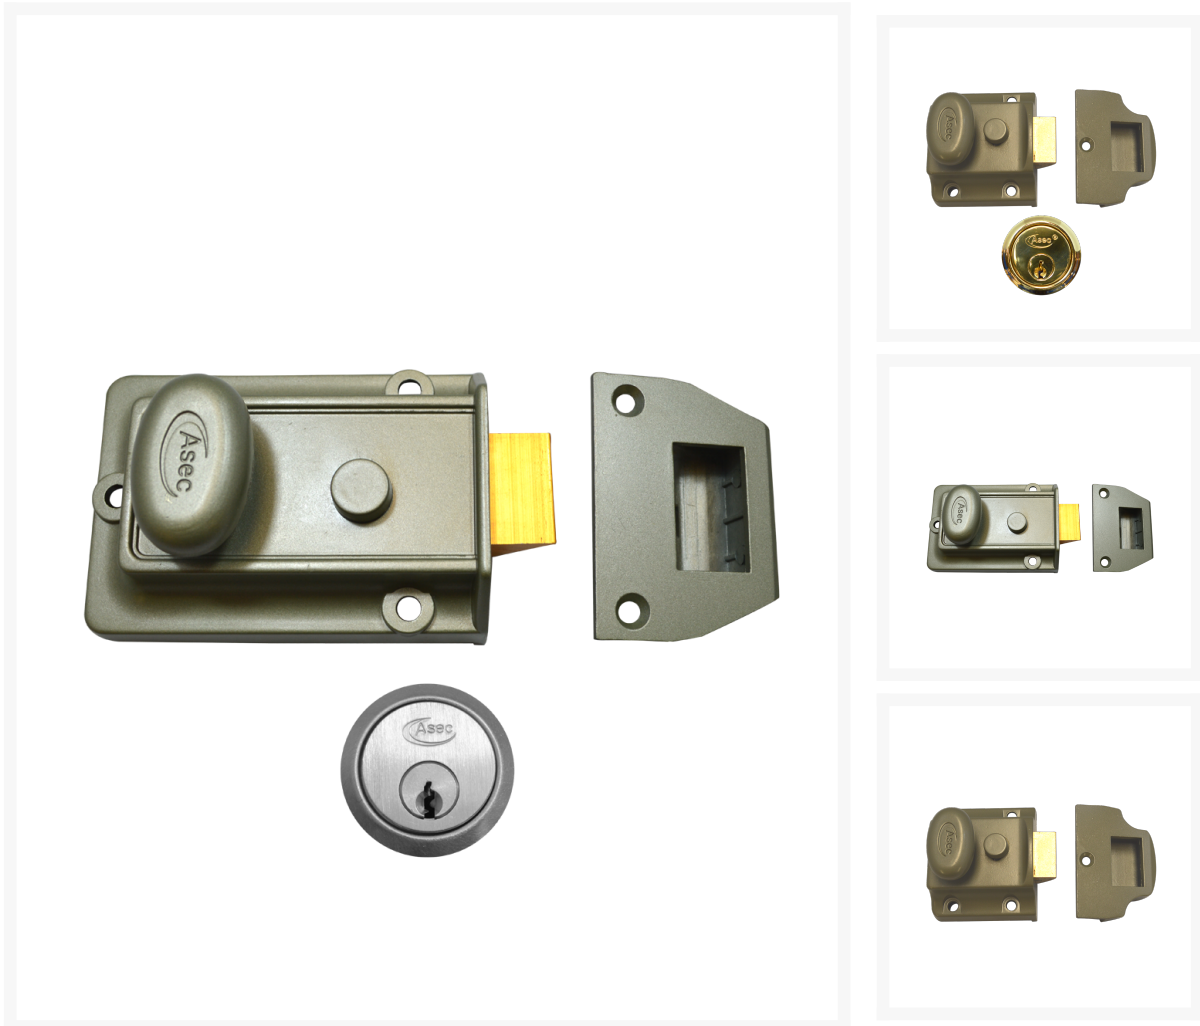

Asec Traditional Non-Deadlocking Nightlatch

Description

A range of traditional rim nightlatches to suit standard and narrow style doors.

Keyed To Differ

Features

- Supplied boxed or visi packed
- Available in 40mm and 60mm backset
- Also available without cylinder

Product Table

AS1208

40mm GRN Case Only Boxed

AS1204

40mm GRN with PB Cylinder Boxed

AS1206

40mm GRN with SC Cylinder Boxed

AS1203

60mm GRN Case Only Boxed

AS1209

60mm GRN with PB Cylinder Boxed

AS1200

60mm GRN with PB Cylinder Visi

AS1201

60mm GRN with SC Cylinder Boxed