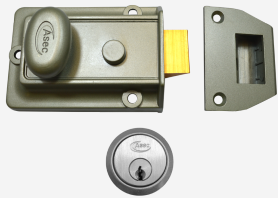

Asec Traditional Non-Deadlocking Nightlatch

Description

A range of traditional rim nightlatches to suit standard and narrow style doors.

Keyed To Differ

Features

- Supplied boxed or visi packed
- Available in 40mm and 60mm backset
- Also available without cylinder

Product Table

AS1208

40mm GRN Case Only Boxed

AS1204

40mm GRN with PB Cylinder Boxed

AS1206

40mm GRN with SC Cylinder Boxed

AS1203

60mm GRN Case Only Boxed

AS1209

60mm GRN with PB Cylinder Boxed

AS1200

60mm GRN with PB Cylinder Visi

AS1201

60mm GRN with SC Cylinder Boxed