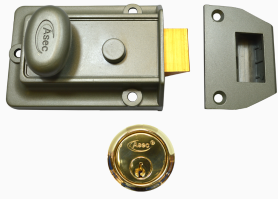

Asec Traditional Non-Deadlocking Nightlatch

Description

A range of traditional rim nightlatches to suit standard and narrow style doors.

Keyed To Differ

Features

- Supplied boxed or visi packed
- Available in 40mm and 60mm backset
- Also available without cylinder

Product Table

AS1208

40mm GRN Case Only Boxed

AS1204

40mm GRN with PB Cylinder Boxed

AS1206

40mm GRN with SC Cylinder Boxed

AS1203

60mm GRN Case Only Boxed

AS1209

60mm GRN with PB Cylinder Boxed

AS1200

60mm GRN with PB Cylinder Visi

AS1201

60mm GRN with SC Cylinder Boxed