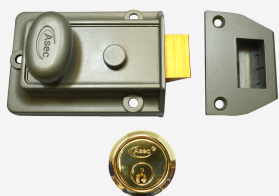

Asec Traditional Non-Deadlocking Nightlatch

Description

A range of traditional rim nightlatches to suit standard and narrow style doors.

Keyed To Differ

Features

- Supplied boxed or visi packed
- Available in 40mm and 60mm backset
- Also available without cylinder

Product Table

AS1208

40mm GRN Case Only Boxed

AS1204

40mm GRN with PB Cylinder Boxed

AS1206

40mm GRN with SC Cylinder Boxed

AS1203

60mm GRN Case Only Boxed

AS1209

60mm GRN with PB Cylinder Boxed

AS1200

60mm GRN with PB Cylinder Visi

AS1201

60mm GRN with SC Cylinder Boxed