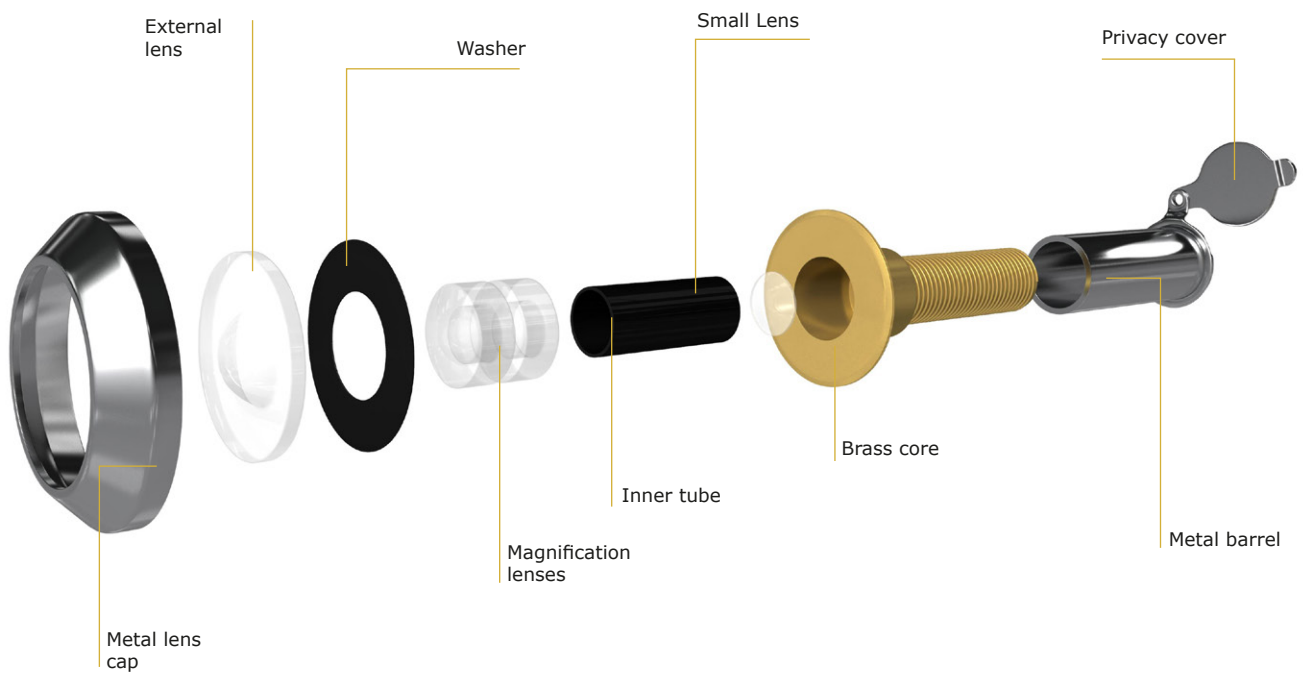

## 12MM LONG DOOR VIEWERS (55-75MM)

Featuring a number of impressive designs and numerous finishes the Secured by Design Door Viewers range at UAP Ltd will look fantastic on any Composite or Wooden doors!

Made with a solid brass body, and comprising of 3 plastic lenses, each syphole ensures to give crystal clear performance for years of safe, secure use. As standard, long door viewers are salt spray tested for a minimum of 480 hours, and comes with a 5 year inland coating guarantee. Polished brass and polished chrome door viewers come with a PVD head, which helps prevent rust developing in coastal areas. Polished brass, polished chrome, white and black door viewers also come with a FREE privacy cover!

LONG

Each spyhole has gone through rigorous testing, and have each been tested to DHF TS002:2009 which covers Corrosion Resistance, Security (Angle of Vision), Visual Clarity, Resistance to Misting Up, Ability to Clear After Misting, Length Adjustment Range and Marking.

## Features Include:

Made with a solid brass body

Comprises of 3 plastic lenses

Ensured to give crystal clear performance for years of safe, secure use

Comes in a range of colours to suite door furniture

Additional extensions available if you need to make your viewer even longer