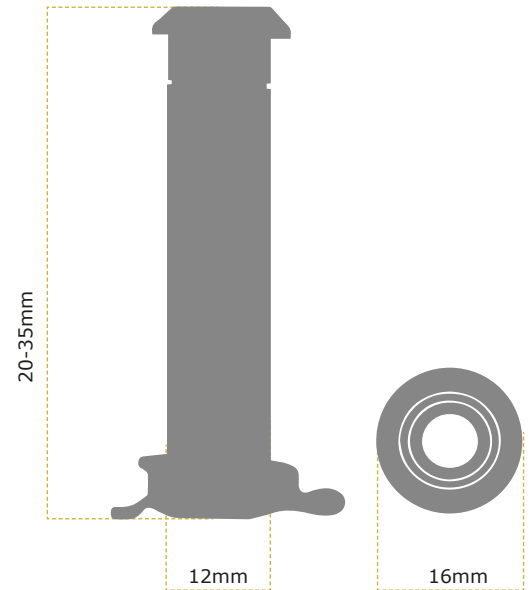

## Features Include:

Made with a solid brass body

Comprises of 3 plastic lenses

Ensured to give crystal clear performance for years of safe, secure use

Comes in a range of colours to suite door furniture

Additional extensions available if you need to make your viewer even longer

## 12MM LONG DOOR VIEWERS (55-75MM)

Finishes	Product Code	Material Construction	Privacy Cover Included	PVD Head	Lens	Coating Guarantee
Polished Brass	SDV125575BR	Brass	Yes	Yes	Plastic	5 Years Inland
Polished Chrome	SDV125575CH	Brass	Yes	Yes	Plastic	5 Years Inland
White	SDV125575WH	Brass	Yes	No	Plastic	5 Years Inland
Black	SDV125575BL	Brass	Yes	No	Plastic	5 Years Inland