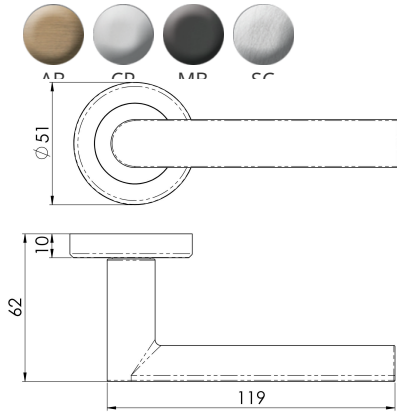

Serozzetta Edge Lever on Round Rose

SZM210

Lever on a concealed fix 2 part screw on round rose. The flat and rectangular design of the lever allows for ergonomic use and is easy to grip. A heavy robust no nonsense lever design for a busy environment. The chamfered edge concealed fix rose reflects the attention to detail in this range.