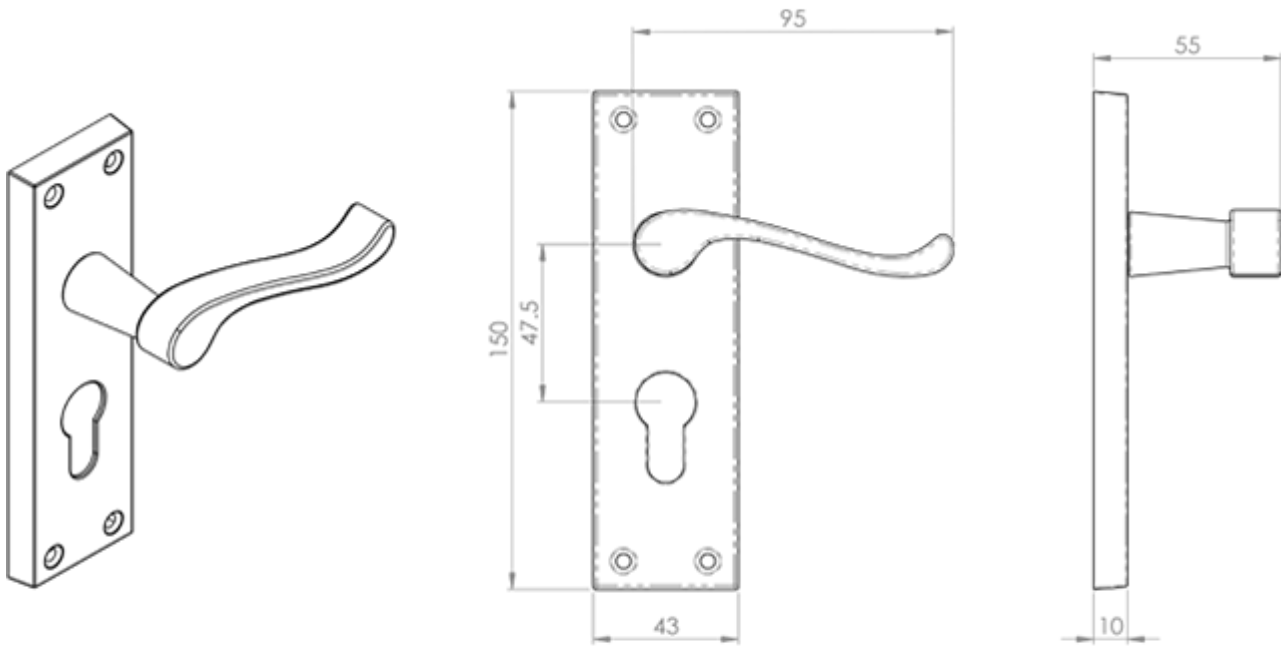

Victorian Scroll Lever on Euro Lock Backplate

Product Images

Description

Lever on lock backplate. Euro profile 47.5mm c/c. A Victorian style upturned handle on a rectangular backplate. A plain and simple minimalist style. Comes with a 10 year mechanical guarantee and is Fire door rated.

Technical Details

CARLISLE BRASS

DL54Y

This drawing is the property of Carlisle Brass Limited, all design rights reserved

Specification

Additional Information

Short Description	Scroll Lever on Euro Lock Backplate
SKU	DL54Y
Brands	Carlisle Brass
Finishes	Polished Brass
Options	Euro Profile
Sizes	150mm x 43mm Backplate, 47.5mm Centres
Technical	4,25,49
Line Drawings	DL54Y.PDF
Unit of Sale	Pair