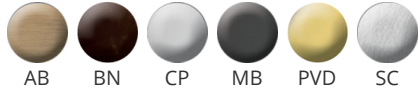

Serozzetta Euro / Standard Profile Escutcheon

SZM Round Escutcheon Range

Round escutcheon with a chamfered edge, screw on rose, concealed fix. Available in Standard & Euro lock profile. Designed to match the range of Serozzetta SZM designer handles on round roses.