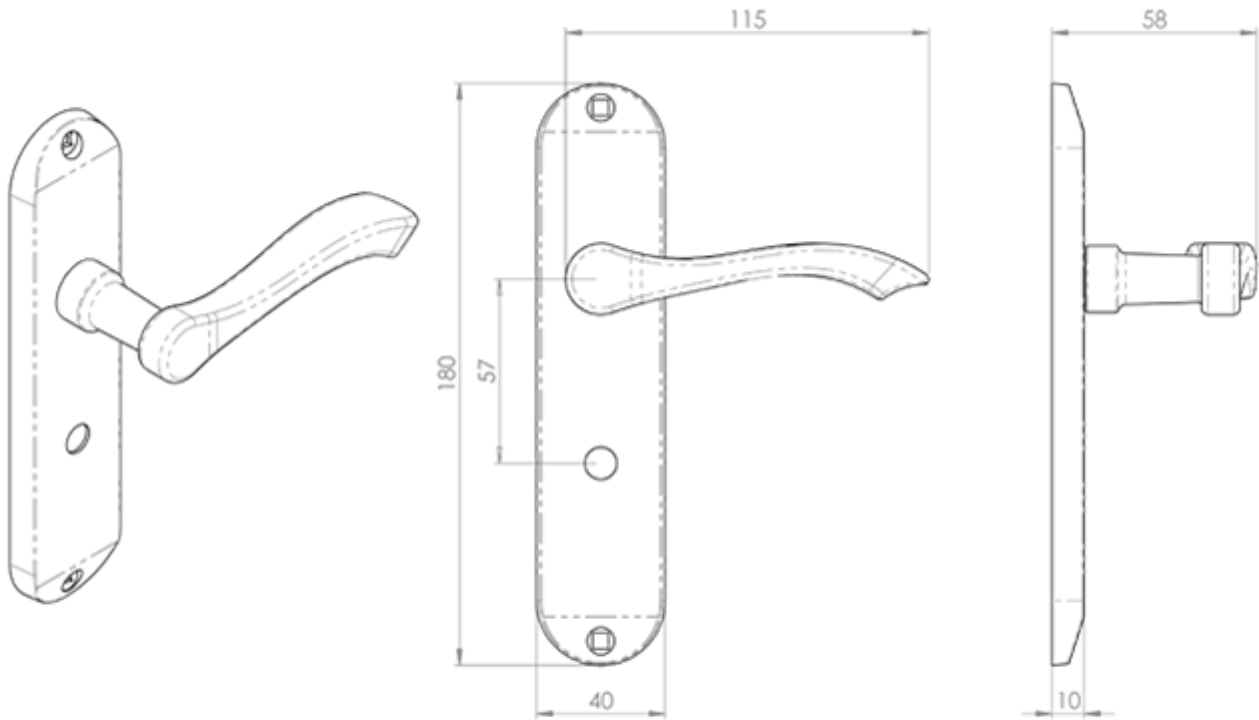

Technical Details

CARLISLE BRASS

DL182

This drawing is the property of Carlisle Brass Limited, all design rights reserved

Specification