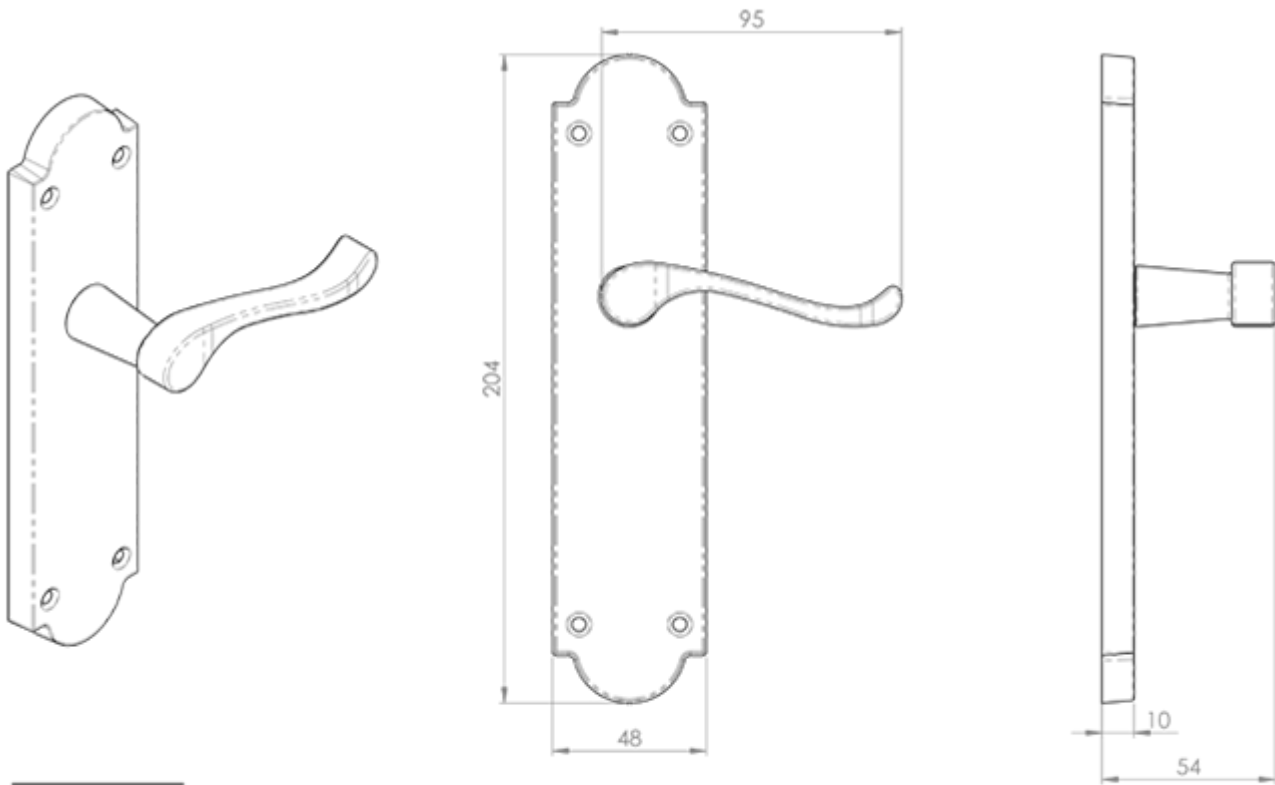

Victorian Scroll Lever on Shaped Latch Backplate

Product Images

Description

Lever on latch backplate. A conventional Victorian style upturned handle on a shaped backplate, elegant and stylish. The back plate has an shouldered

shape that gives a classical appearance, while the lever features a scroll style that is very easy to grip. The simplicity of the handle makes it versatile and suitable for many environments. Comes with a 10 year mechanical guarantee and is Fire door rated. Suitable for domestic use.

Technical Details

CARLISLE BRASS

M67

This drawing is the property of Carlisle Brass Limited, all design rights reserved

Specification

Additional Information

Short Description	Scroll Lever on Shaped Latch Backplate
SKU	M67
Brands	Carlisle Brass
Finishes	Polished Brass
Options	Latch
Sizes	203mm x 48mm Backplate,
Technical	4
Line Drawings	M67.PDF
Unit of Sale	Pair