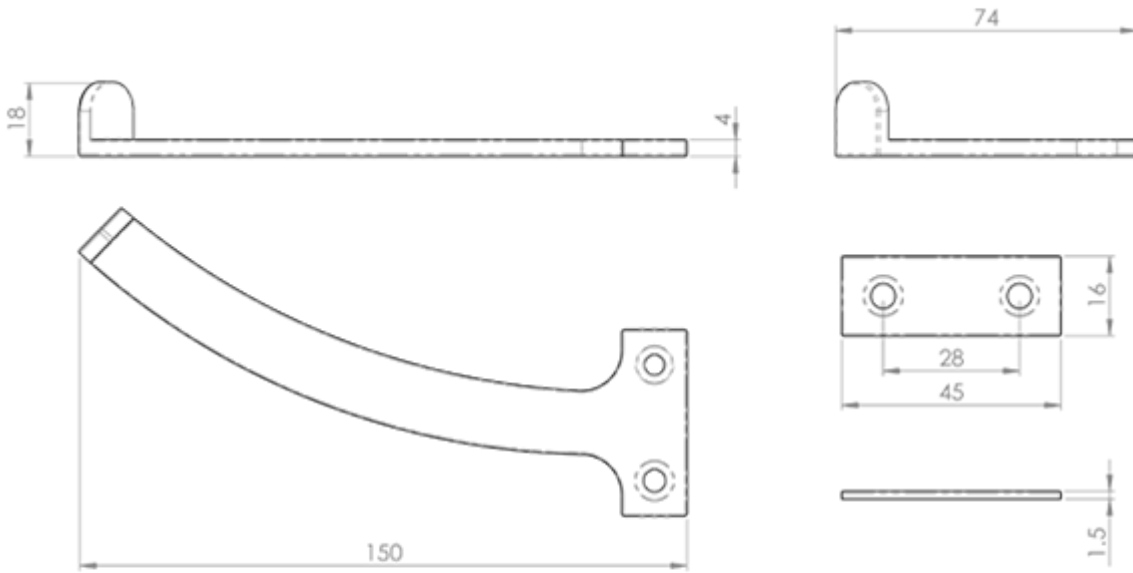

CARLISLE BRASS

DK7

This drawing is the property of Carlisle Brass Limited, all design rights reserved

Specification

Additional Information

Short Description	Quadrant Arm Stay
SKU	DK7 Range
Brands	Carlisle Brass
Technical	4
Line Drawings	DK7.PDF