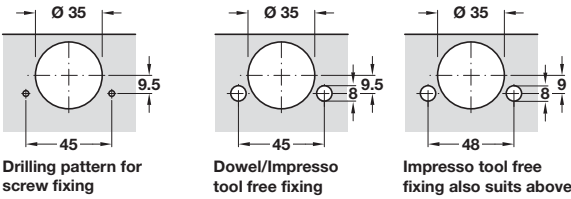

GRASS TIOMOS 160° SOFT CLOSE HINGES

9

Furniture Hinges and Flap Fittings: Hinges

- > Zero protrusion makes this ideal for cabinets with internal drawer boxes or pull-out shelves
- > Opening angle 160° (can be restricted to 120°, see page 69 for details), Ø 35 mm cup
- > For door thickness up to 32 mm (for door thicknesses over 29 mm, a trial fitting is recommended)
- > Up to 24 mm overlay using full overlay plus hinge (see page 43)
- > With finger protection
- > Available with integrated soft close
- > Screw, dowel or Impresso (quick fix) fixing cup
- > Shallow cup drilling depth only 10 mm
- > Click on arm
- > Full overlay and full overlay plus mounting has steel cup and hinge arm. Half overlay and inset mounting has steel cup and zinc alloy arm
- > Tiomos Night, anthracite finish, also available
- > Order fixing screws separately
- > Order qty: 1 pc

Drilling pattern for cup fixing

Zero protrusion for application with inset drawers

Tiomos 160°

| Door thickness mm | Distance to cup E mm | | | | | | | |
|-------------------|----------------------|-----|-----|-----|-----|-----|-----|------|
| | 3.0 | 4.0 | 5.0 | 6.0 | 7.0 | 8.0 | 9.0 | 10.0 |
| 16-28 | 0.0 | 0.0 | 0.0 | 0.0 | 0.0 | 0.0 | 0.0 | 0.0 |
| 29 | 0.2 | 0.2 | 0.2 | 0.2 | 0.2 | 0.2 | 0.2 | |
| 30 | 0.2 | 0.2 | 0.2 | 0.2 | 0.2 | | | |
| 31 | 0.2 | 0.2 | 0.2 | 0.2 | | | | |
| 32 | 0.2 | 0.2 | | | | | | |

Minimum gap F

Note: 29-32 mm requires 120° reducer clip

Grass Tiomos 160° concealed hinge, full overlay mounting

Application example with 2 mm mounting plate shown - see table opposite for details

| Door overlay mm for full overlay | | | | | | | | | | |
|----------------------------------|----|----|----|----|----|----|--------------------------|----|----|---|
| 13 | 14 | 15 | 16 | 17 | 18 | 19 | 20 | 21 | 22 | |
| | | 3 | 4 | 5 | 6 | 7 | 8 | 9 | 10 | 0 |
| 3 | 4 | 5 | 6 | 7 | 8 | 9 | 10 | | | 2 |
| Distance to cup E mm | | | | | | | Mounting plate height mm | | | |