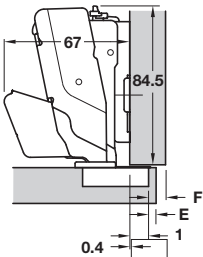

GRASS TIOMOS 160° SOFT CLOSE HINGES

9

Furniture Hinges and Flap Fittings: Hinges

- > Zero protrusion makes this ideal for cabinets with internal drawer boxes or pull-out shelves
- > Opening angle 160° (can be restricted to 120°, see page 69 for details), Ø 35 mm cup
- > For door thickness up to 32 mm (for door thicknesses over 29 mm, a trial fitting is recommended)
- > Up to 24 mm overlay using full overlay plus hinge (see page 43)
- > With finger protection
- > Available with integrated soft close
- > Screw, dowel or Impresso (quick fix) fixing cup
- > Shallow cup drilling depth only 10 mm
- > Click on arm
- > Full overlay and full overlay plus mounting has steel cup and hinge arm. Half overlay and inset mounting has steel cup and zinc alloy arm
- > Tiomos Night, anthracite finish, also available
- > Order fixing screws separately
- > Order qty: 1 pc

Drilling pattern for cup fixing

Zero protrusion for application with inset drawers

Tiomos 160°

| Door thickness mm | Distance to cup E mm | | | | | | | |
|-------------------|----------------------|-----|-----|-----|-----|-----|-----|------|
| | 3.0 | 4.0 | 5.0 | 6.0 | 7.0 | 8.0 | 9.0 | 10.0 |
| 16-28 | 0.0 | 0.0 | 0.0 | 0.0 | 0.0 | 0.0 | 0.0 | 0.0 |
| 29 | 0.2 | 0.2 | 0.2 | 0.2 | 0.2 | 0.2 | 0.2 | |
| 30 | 0.2 | 0.2 | 0.2 | 0.2 | 0.2 | | | |
| 31 | 0.2 | 0.2 | 0.2 | 0.2 | | | | |
| 32 | 0.2 | 0.2 | | | | | | |

Minimum gap F

Note: 29-32 mm requires 120° reducer clip

Grass Tiomos 160° concealed hinge, full overlay mounting

Application example with 2 mm mounting plate shown - see table opposite for details

| Door overlay mm for full overlay | | | | | | | | | | |
|----------------------------------|----|----|----|----|----|----|--------------------------|----|----|---|
| 13 | 14 | 15 | 16 | 17 | 18 | 19 | 20 | 21 | 22 | |
| | | 3 | 4 | 5 | 6 | 7 | 8 | 9 | 10 | 0 |
| 3 | 4 | 5 | 6 | 7 | 8 | 9 | 10 | | | 2 |
| Distance to cup E mm | | | | | | | Mounting plate height mm | | | |