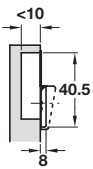

GRASS TIOMOS 160° SOFT CLOSE HINGES

9

Furniture Hinges and Flap Fittings: Hinges

- > Zero protrusion makes this ideal for cabinets with internal drawer boxes or pull-out shelves
- > Opening angle 160° (can be restricted to 120°, see page 69 for details), Ø 35 mm cup
- > For door thickness up to 32 mm (for door thicknesses over 29 mm, a trial fitting is recommended)
- > Up to 24 mm overlay using full overlay plus hinge (see page 43)
- > With finger protection
- > Available with integrated soft close
- > Screw, dowel or Impresso (quick fix) fixing cup
- > Shallow cup drilling depth only 10 mm
- > Click on arm
- > Full overlay and full overlay plus mounting has steel cup and hinge arm. Half overlay and inset mounting has steel cup and zinc alloy arm
- > Tiomos Night, anthracite finish, also available
- > Order fixing screws separately
- > Order qty: 1 pc

Drilling pattern for cup fixing

Zero protrusion for application with inset drawers

Tiomos 160°

| Door thickness mm | Distance to cup E mm | | | | | | | |
|-------------------|----------------------|-----|-----|-----|-----|-----|-----|------|
| | 3.0 | 4.0 | 5.0 | 6.0 | 7.0 | 8.0 | 9.0 | 10.0 |
| 16-28 | 0.0 | 0.0 | 0.0 | 0.0 | 0.0 | 0.0 | 0.0 | 0.0 |
| 29 | 0.2 | 0.2 | 0.2 | 0.2 | 0.2 | 0.2 | 0.2 | |
| 30 | 0.2 | 0.2 | 0.2 | 0.2 | 0.2 | | | |
| 31 | 0.2 | 0.2 | 0.2 | 0.2 | | | | |
| 32 | 0.2 | 0.2 | | | | | | |

Minimum gap F

Note: 29-32 mm requires 120° reducer clip

Grass Tiomos 160° concealed hinge, full overlay mounting

Application example with 2 mm mounting plate shown - see table opposite for details

| Door overlay mm for full overlay | | | | | | | | | | |
|----------------------------------|----|----|----|----|----|----|--------------------------|----|----|---|
| 13 | 14 | 15 | 16 | 17 | 18 | 19 | 20 | 21 | 22 | |
| | | 3 | 4 | 5 | 6 | 7 | 8 | 9 | 10 | 0 |
| 3 | 4 | 5 | 6 | 7 | 8 | 9 | 10 | | | 2 |
| Distance to cup E mm | | | | | | | Mounting plate height mm | | | |