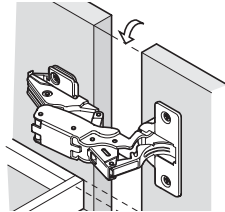

GRASS TIOMOS 160° SOFT CLOSE HINGES

9

Furniture Hinges and Flap Fittings: Hinges

- > Zero protrusion makes this ideal for cabinets with internal drawer boxes or pull-out shelves
- > Opening angle 160° (can be restricted to 120°, see page 69 for details), Ø 35 mm cup
- > For door thickness up to 32 mm (for door thicknesses over 29 mm, a trial fitting is recommended)
- > Up to 24 mm overlay using full overlay plus hinge (see page 43)
- > With finger protection
- > Available with integrated soft close
- > Screw, dowel or Impresso (quick fix) fixing cup
- > Shallow cup drilling depth only 10 mm
- > Click on arm
- > Full overlay and full overlay plus mounting has steel cup and hinge arm. Half overlay and inset mounting has steel cup and zinc alloy arm
- > Tiomos Night, anthracite finish, also available
- > Order fixing screws separately
- > Order qty: 1 pc

Drilling pattern for cup fixing

Zero protrusion for application with inset drawers

Tiomos 160°

| Door thickness mm | Distance to cup E mm | | | | | | | |
|-------------------|----------------------|-----|-----|-----|-----|-----|-----|------|
| | 3.0 | 4.0 | 5.0 | 6.0 | 7.0 | 8.0 | 9.0 | 10.0 |
| 16-28 | 0.0 | 0.0 | 0.0 | 0.0 | 0.0 | 0.0 | 0.0 | 0.0 |
| 29 | 0.2 | 0.2 | 0.2 | 0.2 | 0.2 | 0.2 | 0.2 | |
| 30 | 0.2 | 0.2 | 0.2 | 0.2 | 0.2 | | | |
| 31 | 0.2 | 0.2 | 0.2 | 0.2 | | | | |
| 32 | 0.2 | 0.2 | | | | | | |