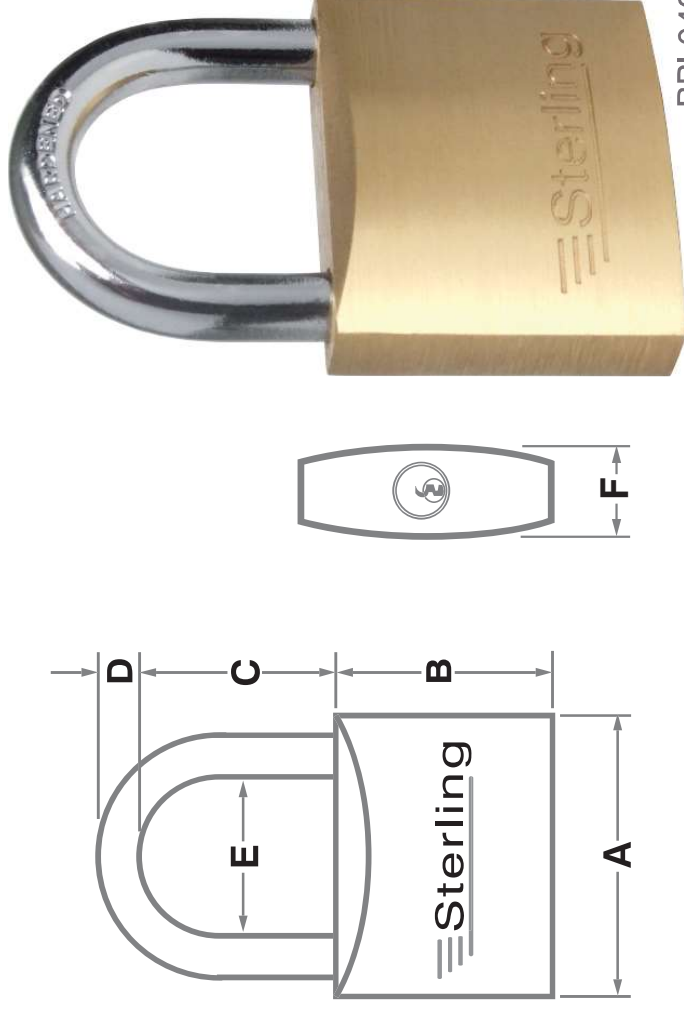

# Standard Brass Padlocks

- Medium brass body & cylinder
- Hardened steel chrome plated shackle
- Anti-pick mushroom pins
- Nickel plated brass keys
- Standard section keyway

BPL042

* Ref No.	EAN 50 1656 ...	Size	Dimensions (mm)						Pin Tumblers	KD	KA	MK	Security Rating
			A	B	C	D	E	F					
BPL022	701737 0	20mm	20	20	13	3.5	10	9.8	4	✓			2
BPL032	701738 7	30mm	30	27	18	5.0	16	11.8	4	✓			4
BPL042	701283 2	40mm	38	32	21	6.0	20.8	12.8	5	✓	✓	✓	5½
BPL052	701739 4	50mm	48	36.5	26	7.1	25.5	15	5	✓	✓	✓	6½
<b>LONG SHACKLE</b>													
BPL042L	701740 0	40mm	38	32	51	6.0	20.8	12.8	5	✓	✓	✓	5

Products supplied clam packed \*Add Suffix: KA (Keyed Alike)